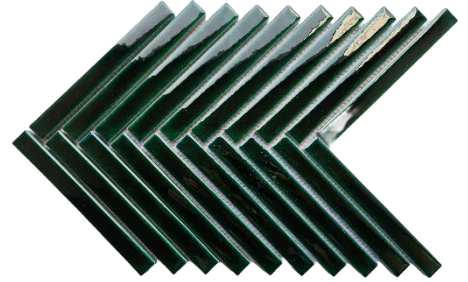

# GLOBAL STONE

## Technical Information Sheet

SKU: GS-CR135

Description: EMERALD GREEN HERRINGBONE MOSAIC

## Additional Information:

Dimensions: 250mm x 205mm ( 6mm )

Application: Wall, Pool

Colour: Green

Shape: Rectangle

Sheets per SQM: 20

Individual Tile Size: 15 x 145mm